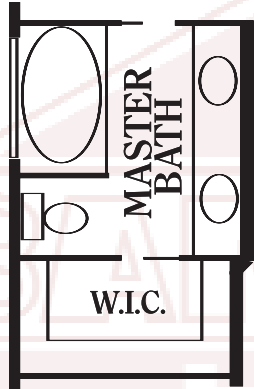

# HORIZON

**ELEVATION A**

- Main Level - 1586 sq. ft.
- Basement - 1563 sq. ft.
- Total - 3149 sq. ft.
- Bedrooms - 2-6
- Bathrooms - 2-3
- Garage - 2-5

More Value • More Quality • More Service

*Built For Your Life.*

## ■ MASTER BATH OPTIONS

■ Option A

■ Option B

■ Option C

[www.bangerterhomes.com](http://www.bangerterhomes.com)