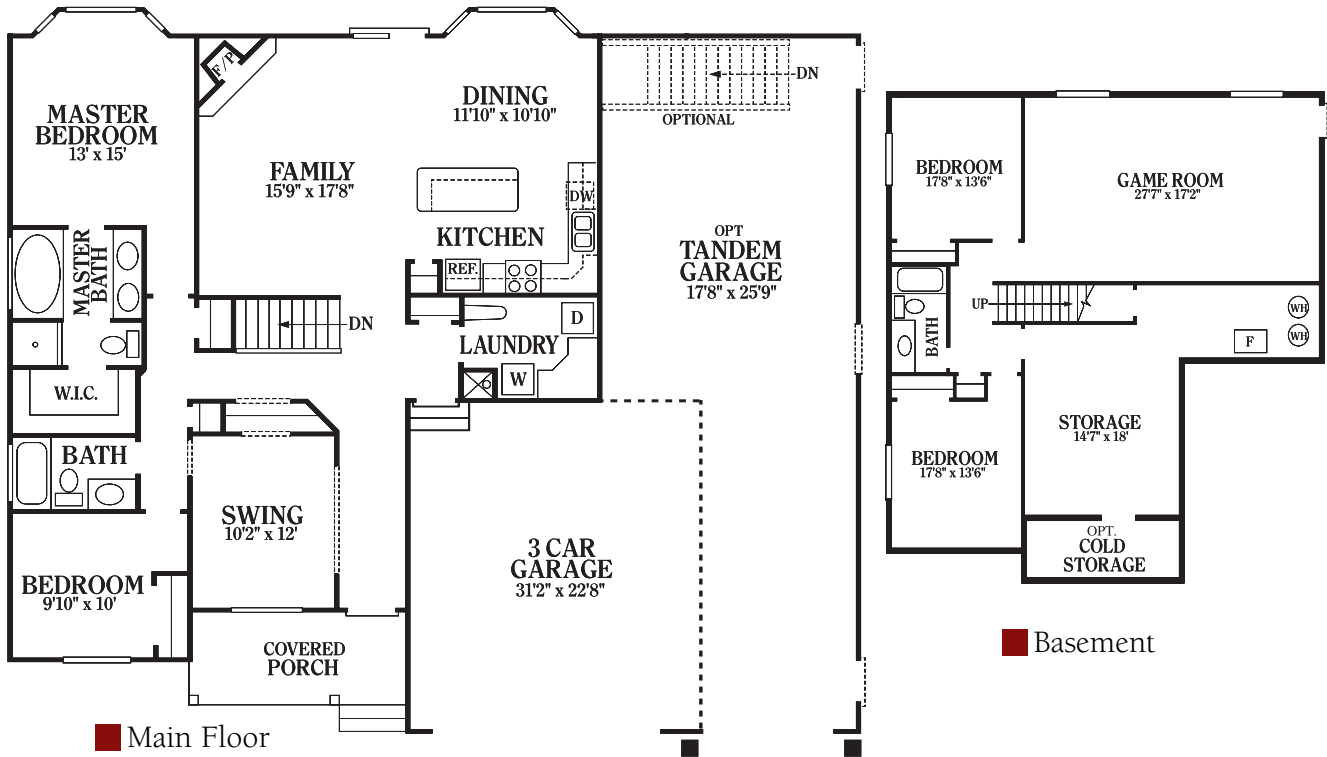

# HORIZON

**ELEVATION A**

- Main Level - 1586 sq. ft.
- Basement - 1563 sq. ft.
- Total - 3149 sq. ft.
- Bedrooms - 2-6
- Bathrooms - 2-3
- Garage - 2-5

More Value • More Quality • More Service

*Built For Your Life.*

## ■ MASTER BATH OPTIONS

■ Option A

■ Option B

■ Option C

[www.bangerterhomes.com](http://www.bangerterhomes.com)

## ■ KITCHEN OPTIONS

■ Option A

■ Option B

■ Option C