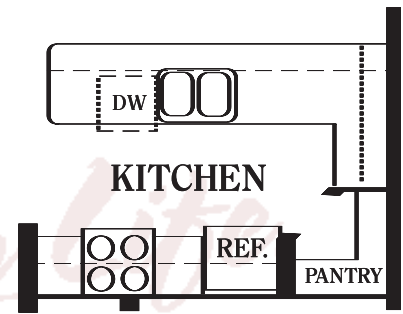

# HORIZON

**ELEVATION A**

- Main Level - 1586 sq. ft.
- Basement - 1563 sq. ft.
- Total - 3149 sq. ft.
- Bedrooms - 2-6
- Bathrooms - 2-3
- Garage - 2-5

More Value • More Quality • More Service

*Built For Your Life.*

## ■ MASTER BATH OPTIONS

■ Option A

■ Option B

■ Option C

[www.bangerterhomes.com](http://www.bangerterhomes.com)

## ■ KITCHEN OPTIONS

■ Option A

■ Option B

■ Option C