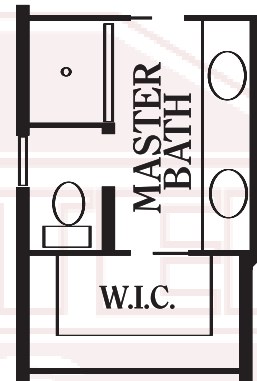

# HORIZON

**ELEVATION A**

- Main Level - 1586 sq. ft.
- Basement - 1563 sq. ft.
- Total - 3149 sq. ft.
- Bedrooms - 2-6
- Bathrooms - 2-3
- Garage - 2-5

More Value • More Quality • More Service

*Built For Your Life.*

## ■ MASTER BATH OPTIONS

■ Option A

■ Option B

■ Option C

[www.bangerterhomes.com](http://www.bangerterhomes.com)